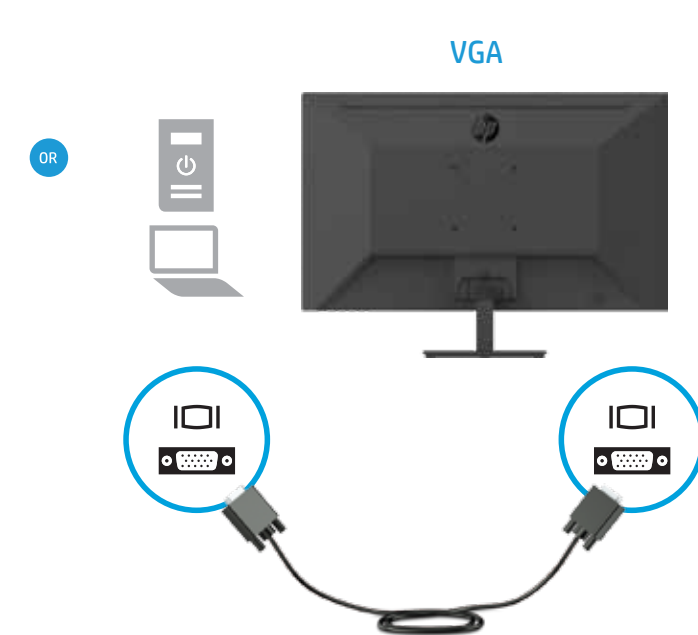

Quick Setup

Optimum Resolution:
1920 x 1080 @ 60 Hz

www.hp.com/support

© Copyright 2019 HP Development Company, L.P.
The information contained herein is subject to change without notice. The only warranties for HP products and services are set forth in the express warranty statements accompanying such products and services. Nothing herein should be construed as constituting an additional warranty. HP shall not be liable for technical or editorial errors or omissions contained herein.
First Edition: January 2019