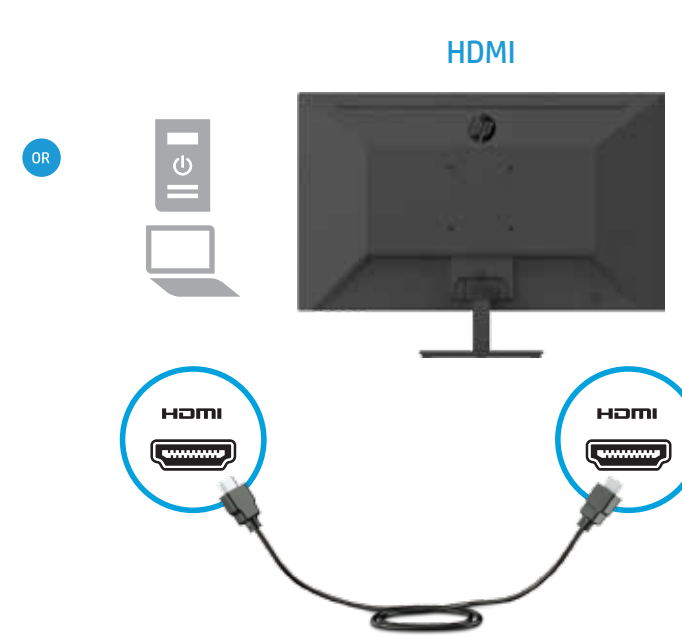

Quick Setup

Optimum Resolution:
1920 x 1080 @ 60 Hz

www.hp.com/support

© Copyright 2019 HP Development Company, L.P.
The information contained herein is subject to change without notice. The only warranties for HP products and services are set forth in the express warranty statements accompanying such products and services. Nothing herein should be construed as constituting an additional warranty. HP shall not be liable for technical or editorial errors or omissions contained herein.
First Edition: January 2019